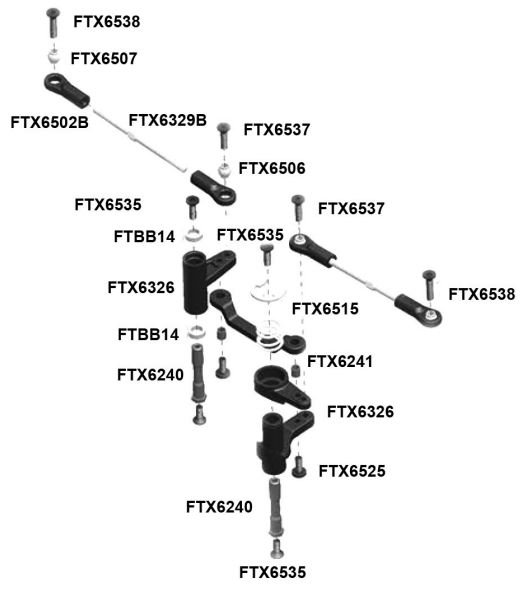

www.fastrax-rc.com

CML PRODUCTS ARE AVAILABLE IN ALL GOOD MODEL & HOBBY SHOPS. CHECK OUR WEBSITE FOR FULL DETAILS
WWW.CMLDISTRIBUTION.CO.UK

Send An A4 SAE for FREE Catalogue:

EXPLODED PARTS DIAGRAM

B O M

TYPE	100N	SPEC	QTY
Round Head Self Tapping Hex Screw		2x10	4
Button Head Hex Screw		M3x8	2
		M3x10	2
		M3x12	3
Cap Head Hex Screw		M3x8	4
		M3x20	2
		M3x6	2
		M3x10	10
		M3x12	3
		M3x14	4
		M3x18	2
		M3x36	2
Set Screw		M4x4	1
		M4x10	2
Ring Self Tapping Screw		3x4	2
Washer		ø6xø3.1x0.2	2
Nylon Lock Nut		M3	2
E clip		ø2.5	5
O Ring		ø8.05xø4.95x1.95	4
		ø8.63xø2.5	4
		ø15.24xø12.2xø1.5	2
		ø15xø10x4	2
Ball Bearing		ø10xø5x4	6

GEARBOX ASSEMBLY

STEERING ASSEMBLY

SERVO ASSEMBLY

CENTRAL TRANSMISSION

SPARE PARTS LISTING

<p>Front Bumper 1 pc FTX6953</p> 	<p>Front Shocks 2pc(AL) FTX6356</p> 	<p>Rear Shocks 2pc (A1) FTX8349</p> 	<p>Front Shock Spring 2pc FTX6204</p> 
<p>Rear Shock Spring 2pc FTX8312</p> 	<p>Front Shock Shaft & Piston Set 2sets FTX6206</p> 	<p>Rear Shock Shaft & Piston Set 2sets FTX8340</p> 	<p>Front Shock Body 2pc (AL) FTX8347</p> 
<p>Shock Lower holder & Adjust Ring 2sets FTX6212</p> 	<p>Rear Shock body 2pc (A1) FTX8341</p> 	<p>Shock Upper Cap 2sets FTX6210</p> 	<p>Shock Lower Caps 2sets FTX6211</p> 
<p>Front Lower Susp. Arm 2pc FTX6320B</p> 	<p>Steering Knuckle Arm 1set FTX6215</p> 	<p>Uprights 2pc FTX6216</p> 	<p>Front CVD 2pc FTX6322</p> 
<p>Front Susp. Holders 2pc FTX6220</p> 	<p>Front shock Tower FTX6200</p> 	<p>Gearbox Housing Set 2pcs FTX6225</p> 	<p>Diff 16T Gear Washer 6pcs FTX6226</p> 
<p>Diff. Drive Gear w/pin 2sets FTX6227</p> 	<p>Diff Gearbox Set 1set FTX6236</p> 	<p>Diff Case 2pcs FTX6228</p> 	<p>Diff Drive Spur Gear 2pcs FTX6229</p> 