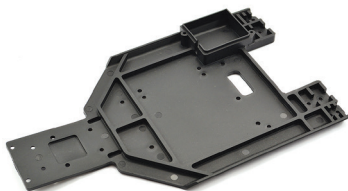

SPARE PARTS LISTING

Main Chassis
FTX8324