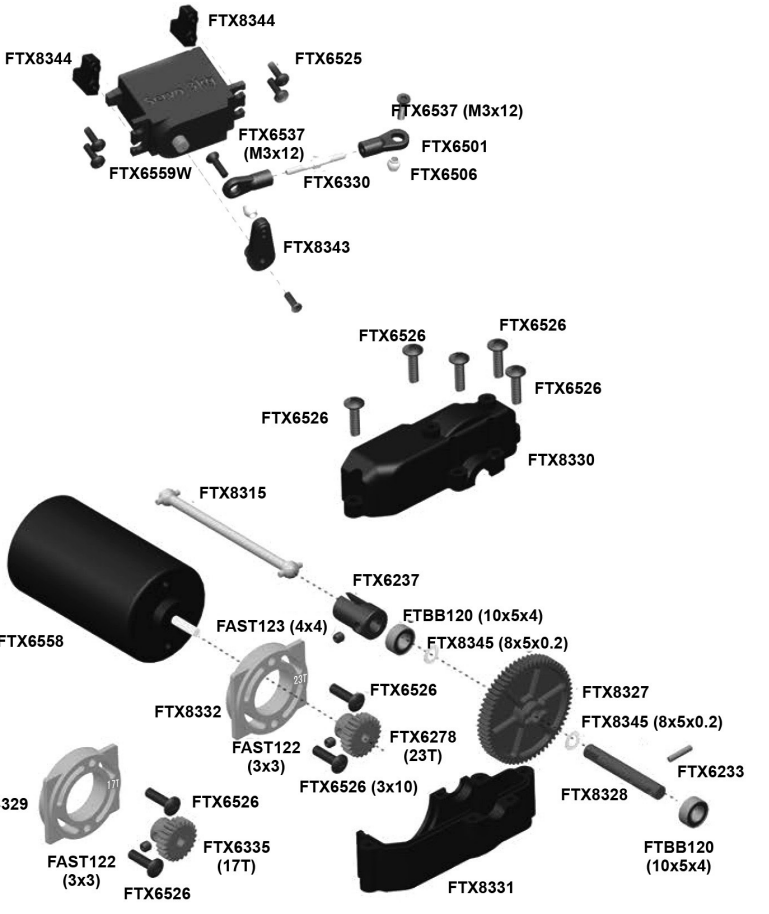

www.fastrax-rc.com

CML PRODUCTS ARE AVAILABLE IN ALL GOOD MODEL & HOBBY SHOPS. CHECK OUR WEBSITE FOR FULL DETAILS
WWW.CMLDISTRIBUTION.CO.UK

Send An A4 SAE for FREE Catalogue:

EXPLODED PARTS DIAGRAM

B O M

TYPE	100N	SPEC	QTY
Round Head Self Tapping Hex Screw		2x10	4
Button Head Hex Screw		M3x8	2
		M3x10	2
		M3x12	3
Cap Head Hex Screw		M3x8	4
		M3x20	2
		M3x6	2
		M3x10	10
		M3x12	3
		M3x14	4
		M3x18	2
		M3x36	2
Set Screw		M4x4	1
		M4x10	2
Ring Self Tapping Screw		3x4	2
Washer		ø6xø3.1x0.2	2
Nylon Lock Nut		M3	2
E clip		ø2.5	5
O Ring		ø8.05xø4.95x1.95	4
		ø8.63xø2.5	4
		ø15.24xø12.2xø1.5	2
		ø15xø10x4	2
Ball Bearing		ø10xø5x4	6

GEARBOX ASSEMBLY

STEERING ASSEMBLY

SERVO ASSEMBLY

CENTRAL TRANSMISSION

SPARE PARTS LISTING

<p>Front Bumper 1 pc FTX6953</p> 	<p>Front Shocks 2pc(AL) FTX6356</p> 	<p>Rear Shocks 2pc (A1) FTX8349</p> 	<p>Front Shock Spring 2pc FTX6204</p> 
<p>Rear Shock Spring 2pc FTX8312</p> 	<p>Front Shock Shaft & Piston Set 2sets FTX6206</p> 	<p>Rear Shock Shaft & Piston Set 2sets FTX8340</p> 	<p>Front Shock Body 2pc (AL) FTX8347</p> 
<p>Shock Lower holder & Adjust Ring 2sets FTX6212</p> 	<p>Rear Shock body 2pc (A1) FTX8341</p> 	<p>Shock Upper Cap 2sets FTX6210</p> 	<p>Shock Lower Caps 2sets FTX6211</p> 
<p>Front Lower Susp. Arm 2pc FTX6320B</p> 	<p>Steering Knuckle Arm 1set FTX6215</p> 	<p>Uprights 2pc FTX6216</p> 	<p>Front CVD 2pc FTX6322</p> 
<p>Front Susp. Holders 2pc FTX6220</p> 	<p>Front shock Tower FTX6200</p> 	<p>Gearbox Housing Set 2pcs FTX6225</p> 	<p>Diff 16T Gear Washer 6pcs FTX6226</p> 
<p>Diff. Drive Gear w/pin 2sets FTX6227</p> 	<p>Diff Gearbox Set 1set FTX6236</p> 	<p>Diff Case 2pcs FTX6228</p> 	<p>Diff Drive Spur Gear 2pcs FTX6229</p> 