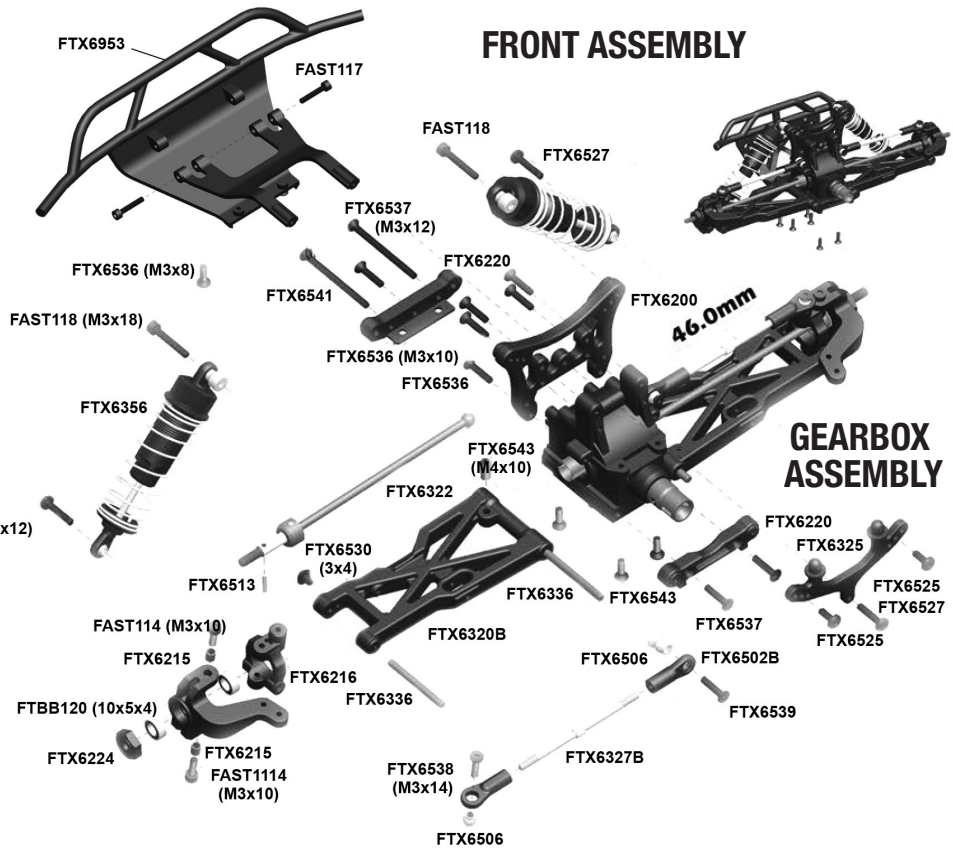

www.fastrax-rc.com

CML PRODUCTS ARE AVAILABLE IN ALL GOOD MODEL & HOBBY SHOPS. CHECK OUR WEBSITE FOR FULL DETAILS
WWW.CMLDISTRIBUTION.CO.UK

Send An A4 SAE for FREE Catalogue:

EXPLODED PARTS DIAGRAM

B O M

TYPE	100N	SPEC	QTY
Round Head Self Tapping Hex Screw		2x10	4
Button Head Hex Screw		M3x8	2
		M3x10	2
		M3x12	3
Cap Head Hex Screw		M3x8	4
		M3x20	2
		M3x6	2
		M3x10	10
		M3x12	3
		M3x14	4
		M3x18	2
		M3x36	2
Set Screw		M4x4	1
		M4x10	2
Ring Self Tapping Screw		3x4	2
Washer		ø6xø3.1x0.2	2
Nylon Lock Nut		M3	2
E clip		ø2.5	5
O Ring		ø8.05xø4.95x1.95	4
		ø8.63xø2.5	4
		ø15.24xø12.2xø1.5	2
		ø15xø10x4	2
Ball Bearing		ø10xø5x4	6

GEARBOX ASSEMBLY

STEERING ASSEMBLY

SERVO ASSEMBLY

CENTRAL TRANSMISSION

SPARE PARTS LISTING

<p>Front Bumper 1 pc FTX6953</p> 	<p>Front Shocks 2pc(AL) FTX6356</p> 	<p>Rear Shocks 2pc (A1) FTX8349</p> 	<p>Front Shock Spring 2pc FTX6204</p> 
<p>Rear Shock Spring 2pc FTX8312</p> 	<p>Front Shock Shaft & Piston Set 2sets FTX6206</p> 	<p>Rear Shock Shaft & Piston Set 2sets FTX8340</p> 	<p>Front Shock Body 2pc (AL) FTX8347</p> 
<p>Shock Lower holder & Adjust Ring 2sets FTX6212</p> 	<p>Rear Shock body 2pc (A1) FTX8341</p> 	<p>Shock Upper Cap 2sets FTX6210</p> 	<p>Shock Lower Caps 2sets FTX6211</p> 
<p>Front Lower Susp. Arm 2pc FTX6320B</p> 	<p>Steering Knuckle Arm 1set FTX6215</p> 	<p>Uprights 2pc FTX6216</p> 	<p>Front CVD 2pc FTX6322</p> 
<p>Front Susp. Holders 2pc FTX6220</p> 	<p>Front shock Tower FTX6200</p> 	<p>Gearbox Housing Set 2pcs FTX6225</p> 	<p>Diff 16T Gear Washer 6pcs FTX6226</p> 
<p>Diff. Drive Gear w/pin 2sets FTX6227</p> 	<p>Diff Gearbox Set 1set FTX6236</p> 	<p>Diff Case 2pcs FTX6228</p> 	<p>Diff Drive Spur Gear 2pcs FTX6229</p> 